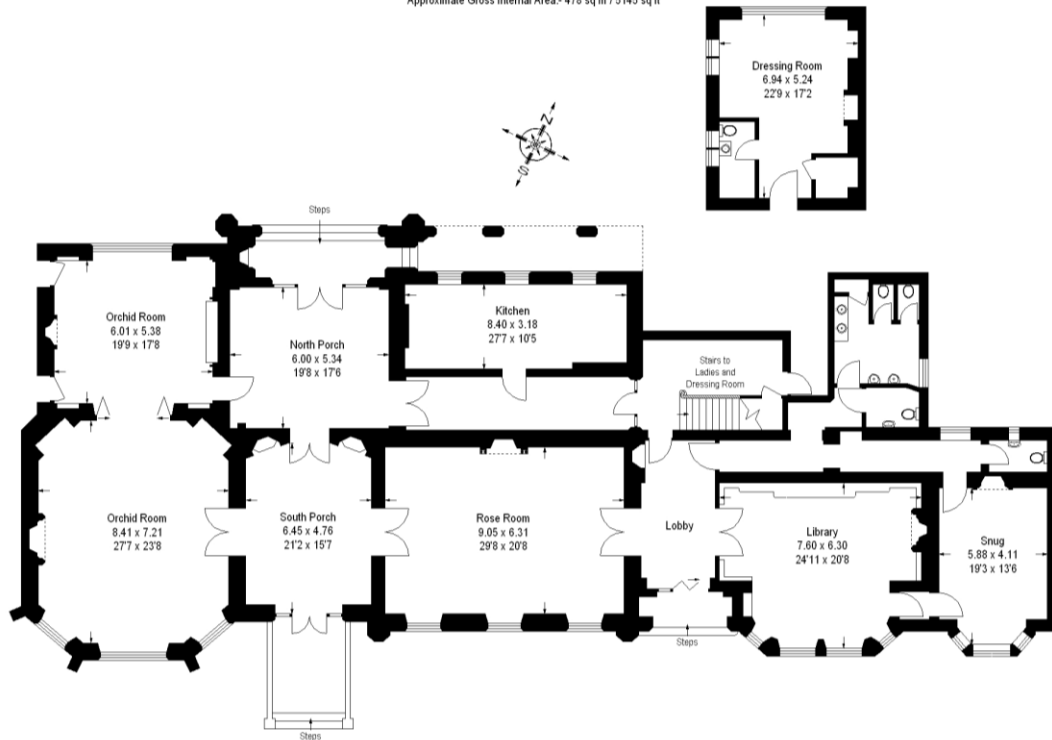

Floor Plan

Event Management

Some useful information for you and your caterer:

- We will be on hand leading up to the event for any questions you and your caterer may have.
- Your caterer must have adequate staff available to setup, run and clear down the event. We will supply one member of our team to be onsite on the day to act as a point of contact. Please ask for our 'dry hire key information' pack if you wish to know more on this.
- The Mansion must be left in a clean and tidy state. All equipment and rubbish relating to the Event must be removed immediately so that Nonsuch Mansion is available for normal use the next day.
- Guests are welcome to use natural confetti and bubbles outdoors only. Please note that throwing rice is prohibited because of the danger it poses to wildlife. Confetti cannons are strictly prohibited in all areas of the site.
- We are not licensed for fireworks, floating lanterns or pyrotechnic displays of any nature.